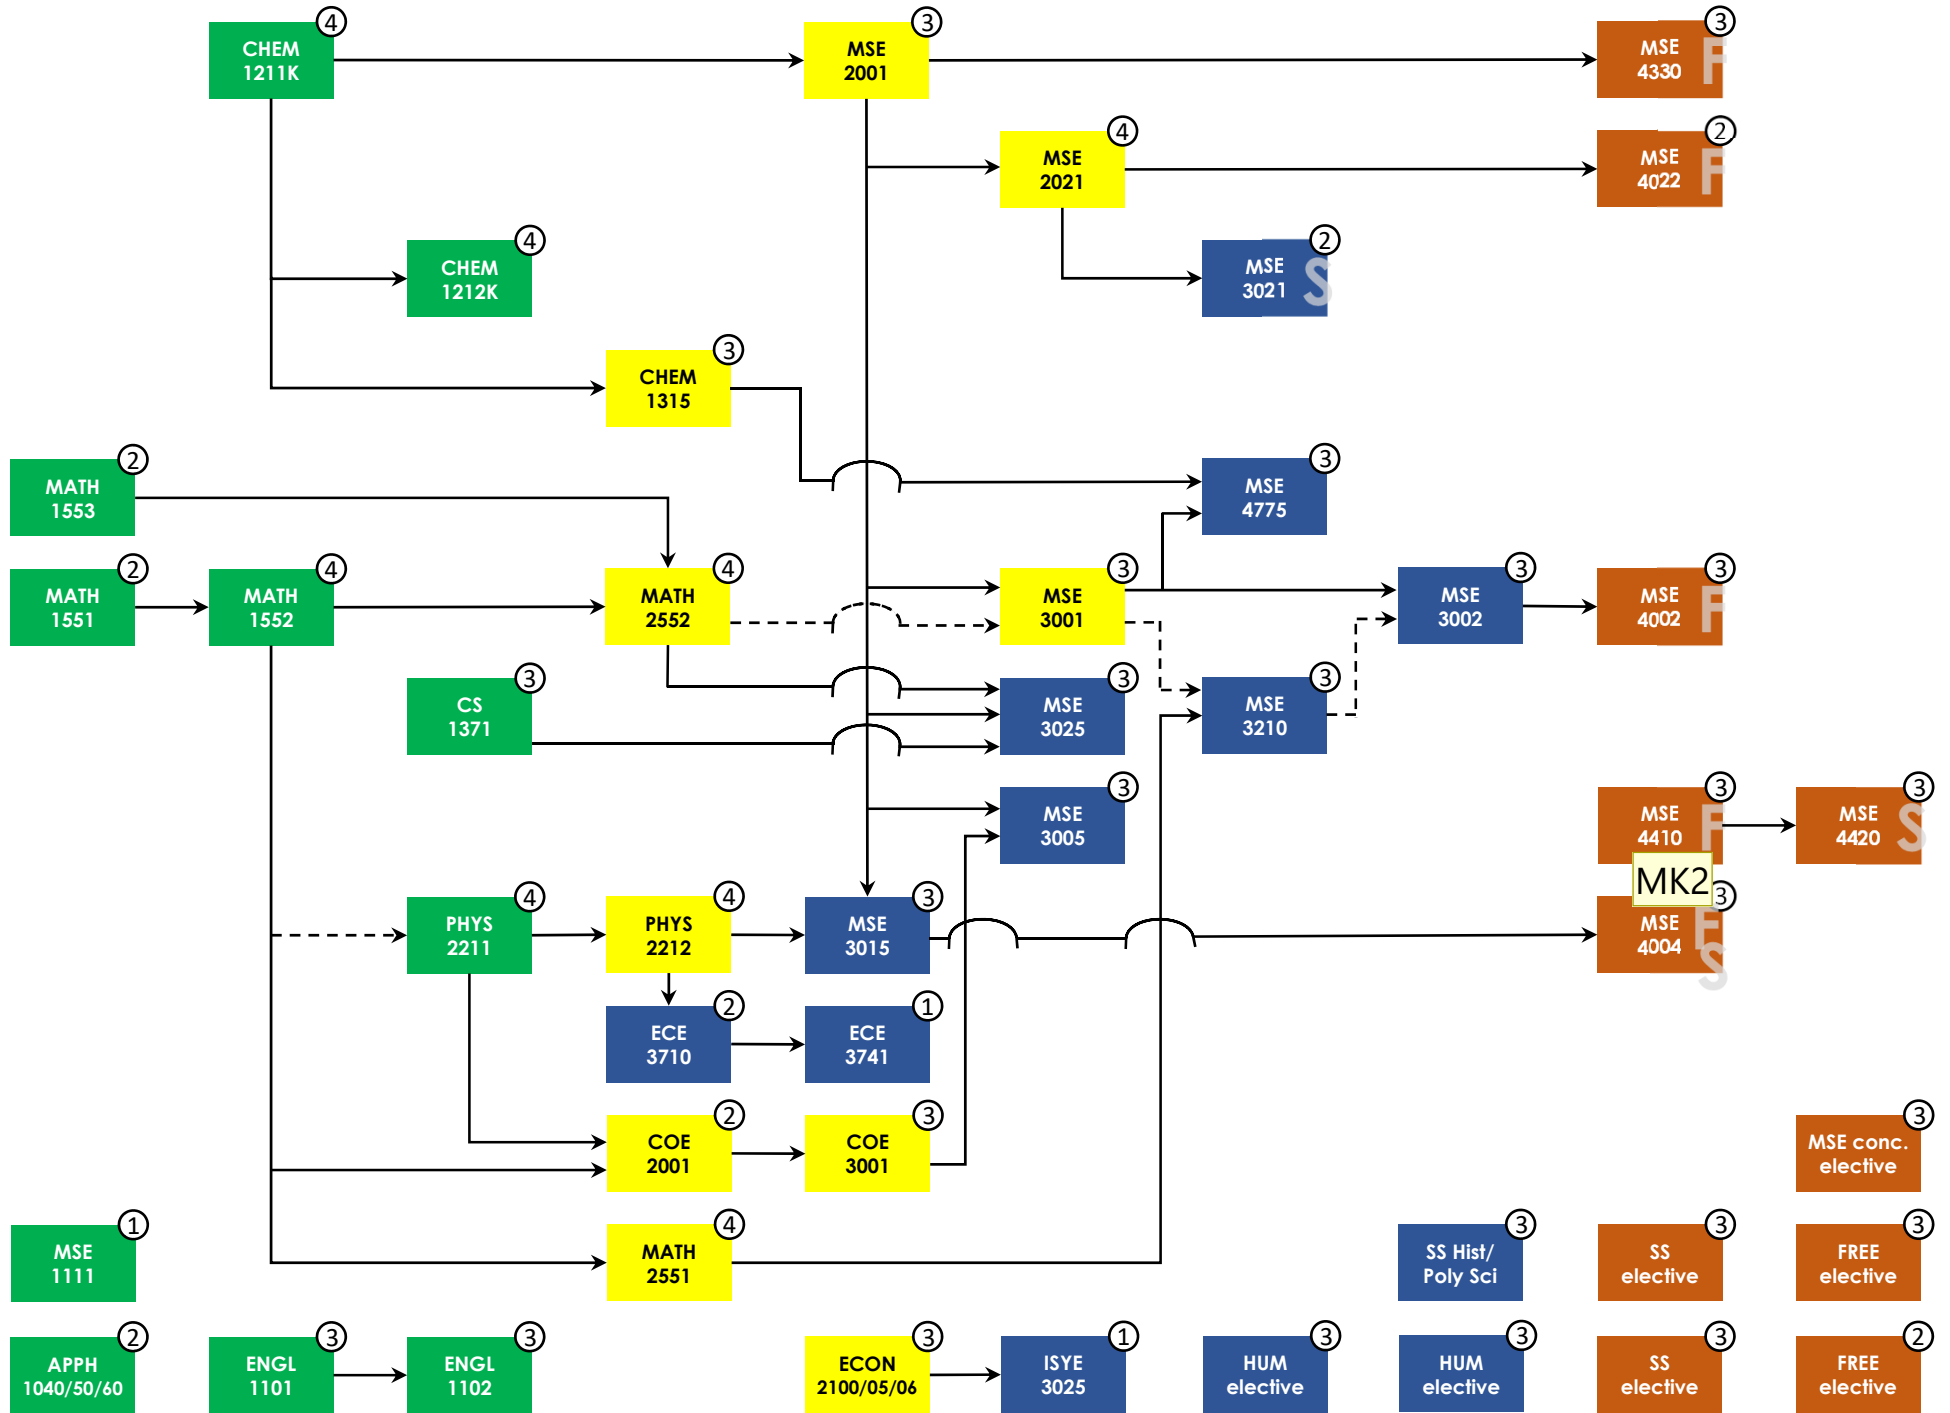

Prerequisite Courses Chart — MSE Functional Materials

Recommended Year of Study: ■ 1st ■ 2nd ■ 3rd ■ 4th | \rightarrow Prerequisite \dashrightarrow Pre-corequisite | **F** Fall Only **S** Spring Only | **(X)** Credit hrs

Slide 2

MK2

When will 4004 be taught? Falls? Springs?

Matthew Kuner, 4/11/2022